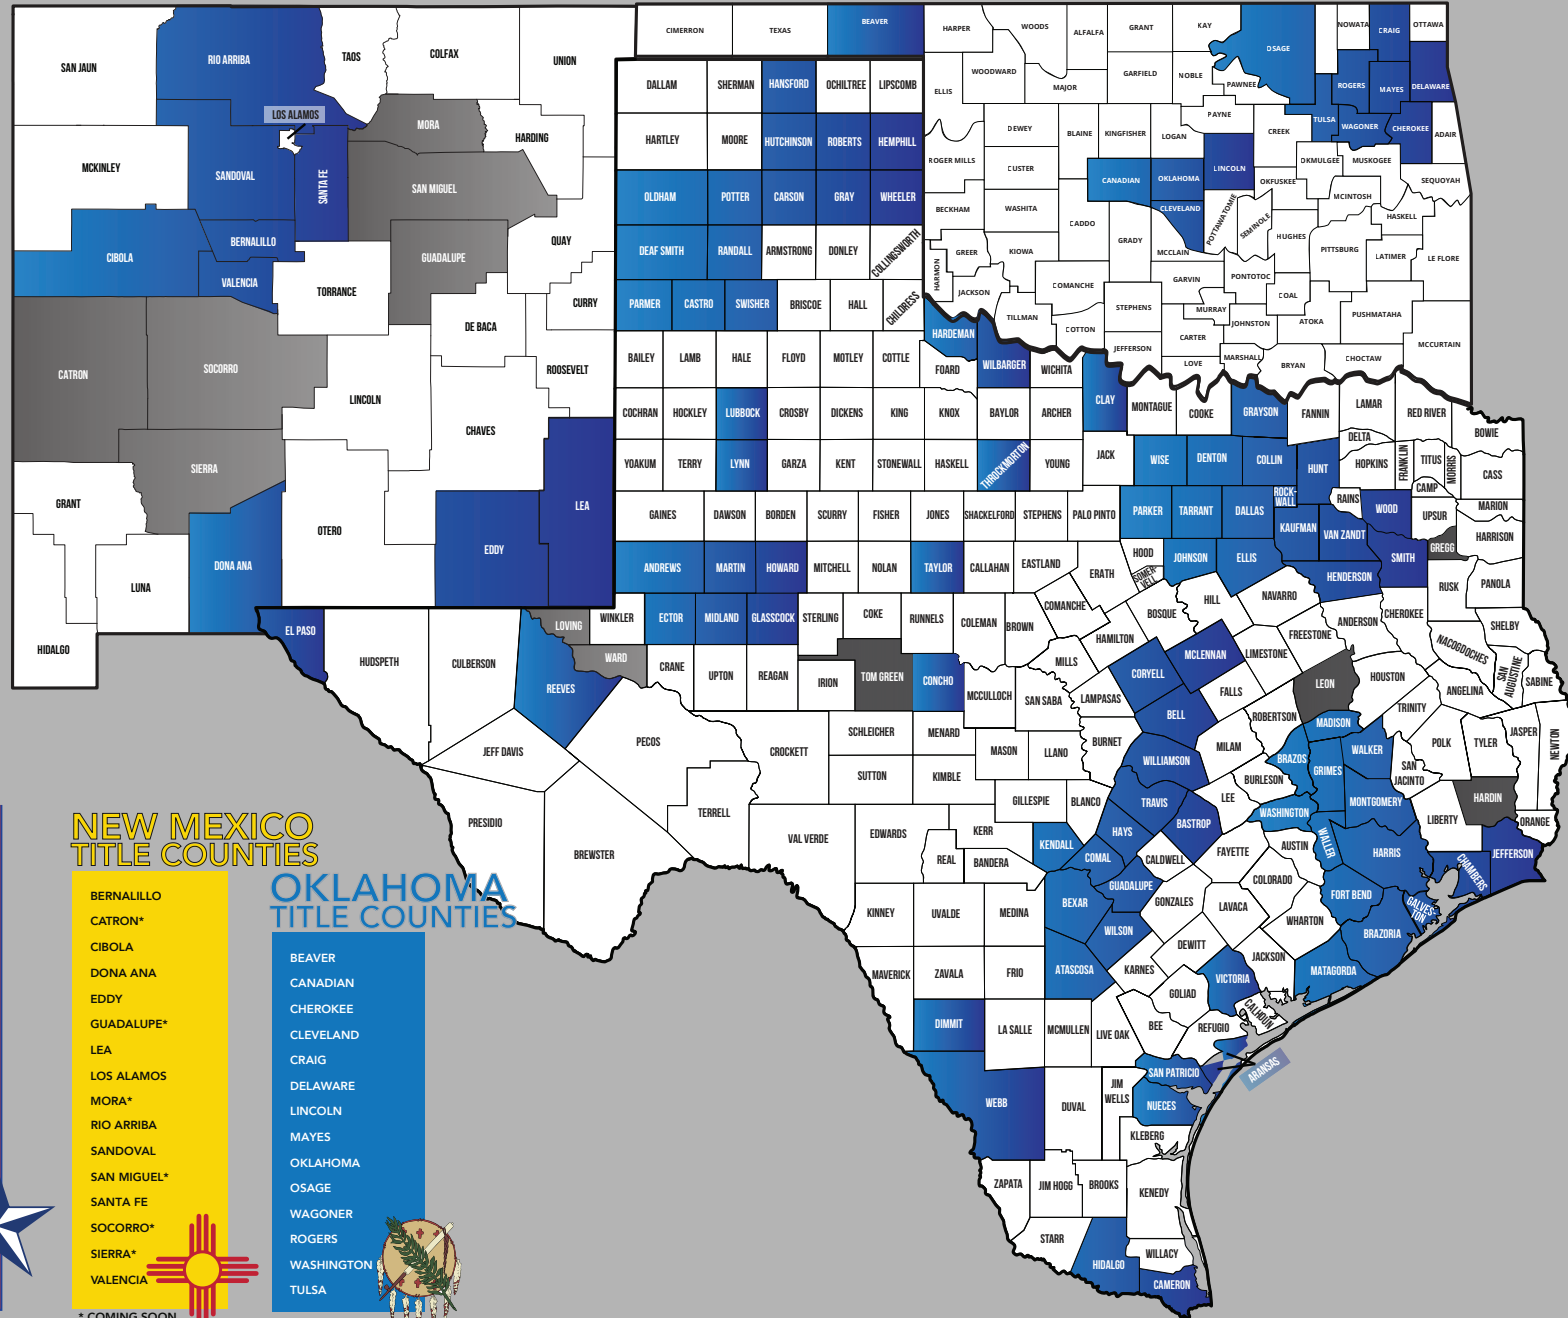

FIRSTTITLE & Title Partner Counties

Oklahoma, Texas, and New Mexico

proud to be partnered with...

TEXAS TITLE COUNTIES

ANDREWS	ELLIS	KENDALL	SWISHER
ARANSAS	FORT BEND	LEON*	TARRANT
ATASCOSA	GALVESTON	LOVING*	TAYLOR
BASTROP	GLASSCOCK	LUBBOCK	THROCKMORTON
BELL	GREGG*	LYNN	TOM GREEN*
BEXAR	GRAY	MADISON	TRAVIS
BRAZORIA	GRAYSON	MARTIN	VAN ZANDT
BRAZOS	GRIMES	MATAGORDA	VICTORIA
CAMERON	GUADALUPE	MCLENNAN	WALKER
CARSON	HANSFORD	MIDLAND	WALLER
CASTRO	HARDEMAN	MONTGOMERY	WARD*
CHAMBERS	HARRIS	NUECES	WASHINGTON
CLAY	HAYS	OLDHAM	WEBB
COLLIN	HEMPHILL	PARKER	WHEELER
COMAL	HENDERSON	PARMER	WILBARGER
CORYELL	HIDALGO	POTTER	WILLIAMSON
DALLAS	HOWARD	RANDALL	WILSON
DEAF SMITH	HUNT	REEVES	WISE
DENTON	HUTCHINSON	ROBERTS	WOOD
DIMMIT	JEFFERSON	ROCKWALL	
ECTOR	JOHNSON	SAN PATRICK	
EL PASO	KAUFMAN	SMITH	

* COMING SOON

NEW MEXICO TITLE COUNTIES

BERNALILLO
CATRON*
CIBOLA
DONA ANA
EDDY
GUADALUPE*
LEA
LOS ALAMOS
MORA*
SANDOVAL
SAN MIGUEL*
SANTA FE
SOCORRO*
SIERRA*
VALENCIA

* COMING SOON

OKLAHOMA TITLE COUNTIES

BEAVER
CANADIAN
CHEROKEE
CLEVELAND
CRAIG
DELAWARE
LINCOLN
MAYES
OKLAHOMA
OSAGE
WAGONER
ROGERS
WASHINGTON
TULSA